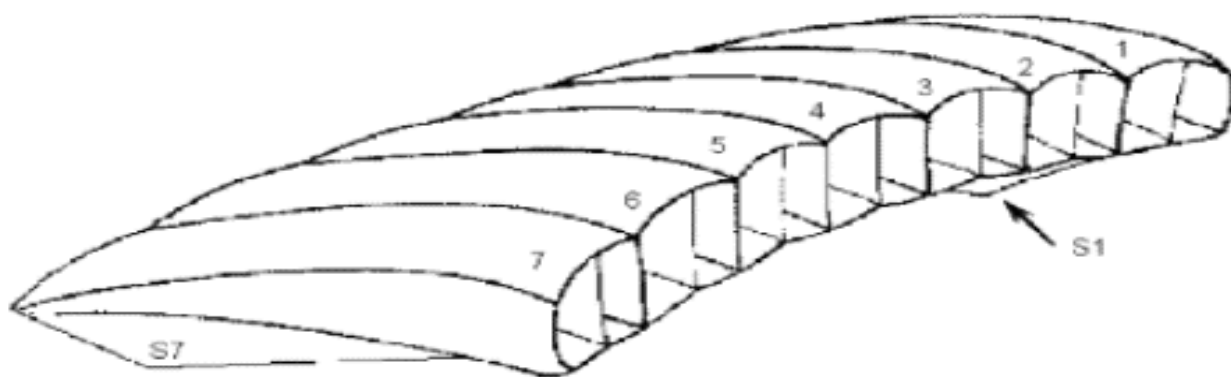

Rock Dragon	Price	CELL NUMBER	COLOUR	Information
Rock Dragon 177	\$1295	STABILIZER 1		Left
Rock Dragon 222	\$1335	1		
Rock Dragon 244	\$1335	2		
Rock Dragon 266	\$1405	3		
Rock Dragon 277	\$1470	4 CENTER		Contrast color for ease of packing
Rock Dragon 288	\$1537	5		
Rock Dragon 303	\$1570	6		
Rock Dragon 313	\$1570	7		
		STABILIZER 7		Right