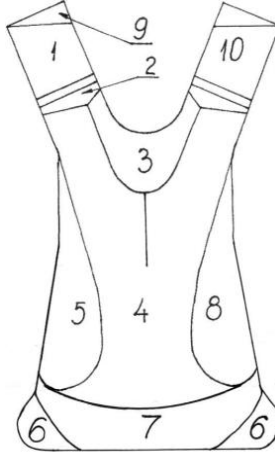

GLH SYSTEMS

GROUND LAUNCHING HARNESS- "EAGLE" ORDER FORM

CUSTOMER: _____ PHONE: _____

SHIPPING ADDRESS: _____

EMAIL (required): _____

CONOPY SIZE AND TYPE TO BE ACCOMODATED:

CONTAINER MATERIAL: ☐ CORDURA   ☐ LEATHER   ☐ COMBINED

COLOUR (PLEASE REFER TO DIAGRAM)

1. _____
2. _____
3. _____
4. _____
5. _____
6. _____
7. _____
8. _____
9. TRIM TAPE _____

MONOGRAM

1. _____
2. _____
3. _____
4. GLH SYSTEMS THREAD COLOUR _____
5. _____
6. _____
7. _____
8. _____
9. _____
10. GLH SYSTEMS THREAD COLOUR _____

HARNESS STYLE

- ☐ SHOULDER ATTACHMENT RINGS: ☐ TYPE 8   ☐ TYPE 17
- ☐ BELLY ATTACHMENT RINGS: ☐ TYPE 8   ☐ TYPE 17
- ☐ HIP RINGS
- ☐ CHEST RINGS
- ☐ LEG PAD COLOUR _____
- -PADDING: ☐ SINGLE WIDE   ☐ DOUBLE WIDE
- ☐ CUT IN LATERALS
- ☐ REVERSED RISERS: ☐ 19", BLACK

BODY CONTACT MATERIAL:

- ☐ CORDURA   ☐ LEATHER   ☐ SOFT FOAM

☐ INCH   ☐ LBS   ☐ CM   ☐ KG

1.	HEIGHT, SHOES OFF	
2.	WEIGHT, NO CLOTHES	
3.	TORSO, BOTTOM OF NECK TO TOP OF HIP BONE	
4.	CHEST, AT NIPPLES	
5.	WAIST	
6.	THAIGH STRAP, AROUND WIDEST PART	
7.	INSEAM CROTCH TO FLOOR	

ADDITIONAL COLOURS AVAILABLE FOR HARNESSES

CORDURA 1680	CORDURA 1000 CAMOUFLAGE	BACK AND LEG PADS SOFT FOAM	LEATHER	HARNESS WEBBING	PARAPACK	TRIM TAPE
BLACK, GREY, RED, NAVY BLUE, FOREST GREEN, BRONZE BROWN, OLIVINE	MOSSY OAK REAK-UP, SHADOWGRASS ADVENTAGE MAX, UNIVERSAL ARMY, WOODLAND GREEN, DESERT TAN	BLACK, SCARLET, CARMINE, SILVER, MID GREY, CHARCOAL, MED BROWN, BLUE NAVY, TURBO	BLACK, CHOCOLATE, SILVER, BONE, WHITE, DISTRESSED, GOLD FUSCHIA, RED	RED, NAVY BLUE, BLACK,	YELLOW, ROYAL BLUE, NAVY BLUE, FOREST GREEN, BROWN, SILVER, BLACK, WHITE	RED, NAVY BLUE, BLACK,

CROSS OUT OPTIONS YOU DON'T WANT THEN ADD UP FOR TOTAL

BASE PRICE GLH- CROW, BLACK PARAPACK	$499.00
REAL LEATHER	$190.00
SELF ADJ. CUT IN LATERALS	$70.00
SOFT FOAM BACK AND LEG PADS	$50.00
ADDITIONAL COLOURS /OTHER THAN BLACK PARAPACK/	$70.00
BELLY RISERS ATT. RINGS /LOOPS/	$50.00
BELLY RISERS, RING STAINLESS	$80.00
HIP RINGS	$50.00
HIP RINGS - STAINLESS	$80.00
CHEST RINGS	$50.00
CHEST RINGS- STAINLESS	$80.00
LEG STRAPS THREAD THROUGH- STAINLESS	$80.00
LEG STRAPS RETAINING CLIP	$20.00
B12 SNAPS-A PAIR	$70.00
WATER HYDRATION SYSTEM	$50.00
MONOGRAM	$50.00
GLH REVERSED RISERS	$80.00
GLH REVERSED RISERS- STAINLESS	$100.00
DOUBLE WIDE LEG STRAPS	$40.00
TYPE 8 RINGS - STAINLESS	$80.00
TOTAL:	

SPECIAL INSTRUCTIONS:

All GLH Systems harnesses come with: Type 7 black webbing harness, lateral adjustment ready, Type 17 or Type 8 /Large/ attachment rings, container and ring cover embroidery, cut away system at no additional charge.

Deposit 50%   ☐

All prices are in US dollars and exclude Goods and Services Tax and shipping cost.

GLH SYSTEMS, PO Box 1592, Queenstown 9348, New Zealand PHONE: 0064211820851, FAX: 006434422871