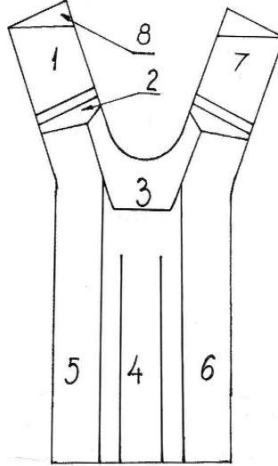

GLH SYSTEMS

GROUND LAUNCHING HARNESS- "CROW" ORDER FORM

CUSTOMER: _____ **PHONE:** _____

SHIPPING ADDRESS: _____

EMAIL (required): _____

CONOPY SIZE AND TYPE TO BE ACCOMODATED: _____

CONTAINER MATERIAL: CORDURA LEATHER COMBINED

1. _____
2. _____
3. _____
4. **GLH SYSTEMS** _____
5. _____
6. _____
7. **GLH SYSTEMS** THREAD COLOUR _____
8. _____
9. _____

HARNESS STYLE

- SHOULDER ATTACHMENT RINGS: TYPE 8 TYPE 17
- BELLY ATTACHMENT RINGS: TYPE 8 TYPE 17
- HIP RINGS
- CHEST RINGS
- LEG PAD COLOUR _____
- PADDING: SINGLE WIDE DOUBLE WIDE
- CUT IN LATERALS
- REVERSED RISERS: 19", BLACK

BODY MEASUREMENTS

INCH LBS CM KG

1.	HEIGHT, SHOES OFF	
2.	WEIGHT, NO CLOTHES	
3.	TORSO, BOTTOM OF NECK TO TOP OF HIP BONE	
4.	CHEST, AT NIPPLES	
5.	WAIST	
6.	THAIGH STRAP, AROUND WIDEST PART	
7.	INSEAM CROTCH TO FLOOR	