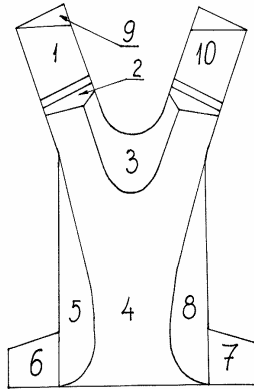

## GROUND LAUNCHING HARNESS- "HAWK" ORDER FORM

**CUSTOMER:** \_\_\_\_\_ **PHONE:** \_\_\_\_\_

**SHIPPING ADDRESS:** \_\_\_\_\_

**EMAIL (required):** \_\_\_\_\_

**CONOPY SIZE AND TYPE TO BE ACCOMODATED:**

CONTAINER MATERIAL:     CORDURA                       LEATHER                       COMBINED

**COLOUR (PLEASE REFER TO DIAGRAM)**

- |          |                     |
|----------|---------------------|
| 1. _____ | 6. _____            |
| 2. _____ | 7. _____            |
| 3. _____ | 8. _____            |
| 4. _____ | 9. _____            |
| 5. _____ | 10. _____           |
|          | 11. TRIM TAPE _____ |

INCH    LBS    CM    KG

1.	HEIGHT, SHOES OFF	
2.	WEIGHT, NO CLOTHES	
3.	TORSO, BOTTOM OF NECK TO TOP OF HIP BONE	
4.	CHEST, AT NIPPLES	
5.	WAIST	
6.	THAIGH STRAP, AROUND WIDEST PART	
7.	INSEAM CROTCH TO FLOOR	

**HARNESS STYLE**

- SHOULDER ATTACHMENT RINGS:    TYPE 8    TYPE 17
- BELLY ATTACHMENT RINGS:    TYPE 8    TYPE 17
- HIP RINGS
- CHEST RINGS
- LEG PAD COLOUR \_\_\_\_\_
- PADDING:    SINGLE WIDE     DOUBLE WIDE
- CUT IN LATERALS
- REVERSED RISERS:    19"    21"    23"    \_\_\_\_\_" COLOUR \_\_\_\_\_